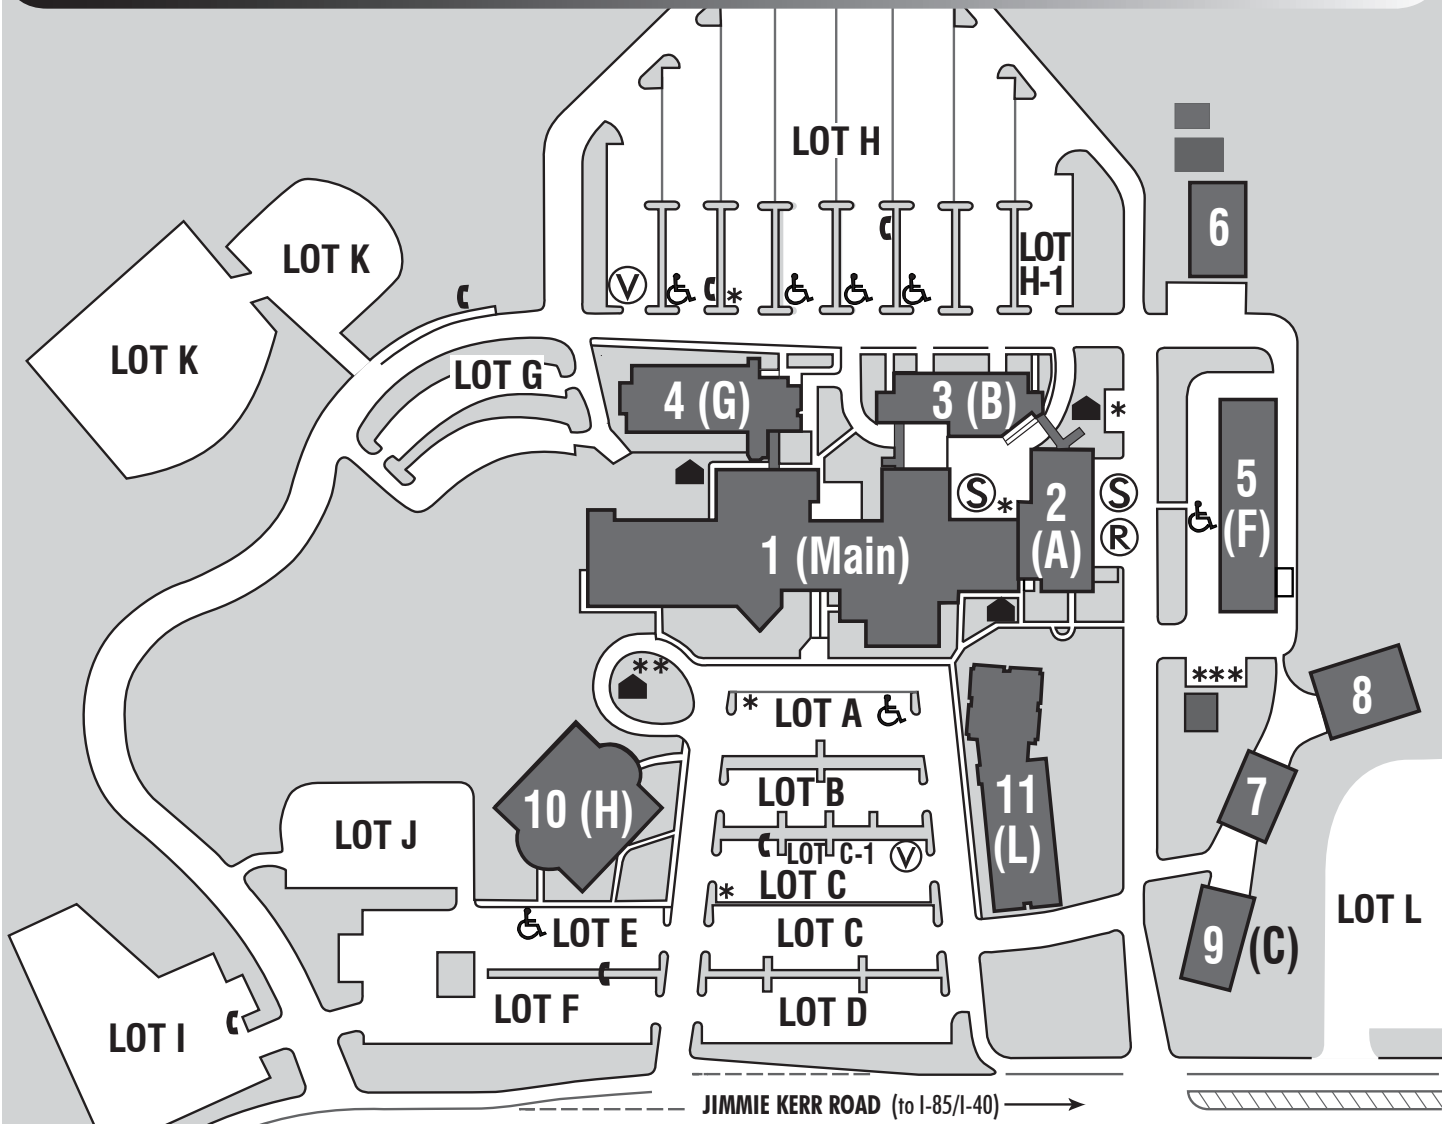

ACC CAMPUS BUILDING/PARKING MAP

Map Key for Buildings/Parking Lots

- 1 Main Building
- 2 A Building (A)
- 3 B Building (B)
- 4 Wallace W. Gee Building (G)
- 5 Horticulture, Welding, Automotive Shop (F)
- 6 Greenhouses
- 7 Grounds Building
- 8 Maintenance Building
- 9 Animal Care Building (C)
- 10 Powell Building (H)
Allied Health/Biotechnology
- 11 Literacy Building (L)
- * Reserved
- ** 15-Minute Zone (Child care)
- *** College Owned/Under Repair Vehicles
- ☪ Emergency Phone

- Lot A ♿ Accessible
- Lot B Faculty/Staff
- Lot C-1 Faculty/Staff/Visitors
- Lots C, D Students
- Lots E, F Students
- Lot G Faculty/Staff
- Lot H-1 Faculty/Staff
- Lot H Students
- Lots I, J, L Students
- Lot K Gravel Lot
- ♿ Handicap Accessible
- Ⓥ Visitor Parking
- Ⓢ Service
- Ⓡ Receiving/Shipping
- 🏠 Smoking Areas (Gazebos)

Student lots
also available for
visitor parking