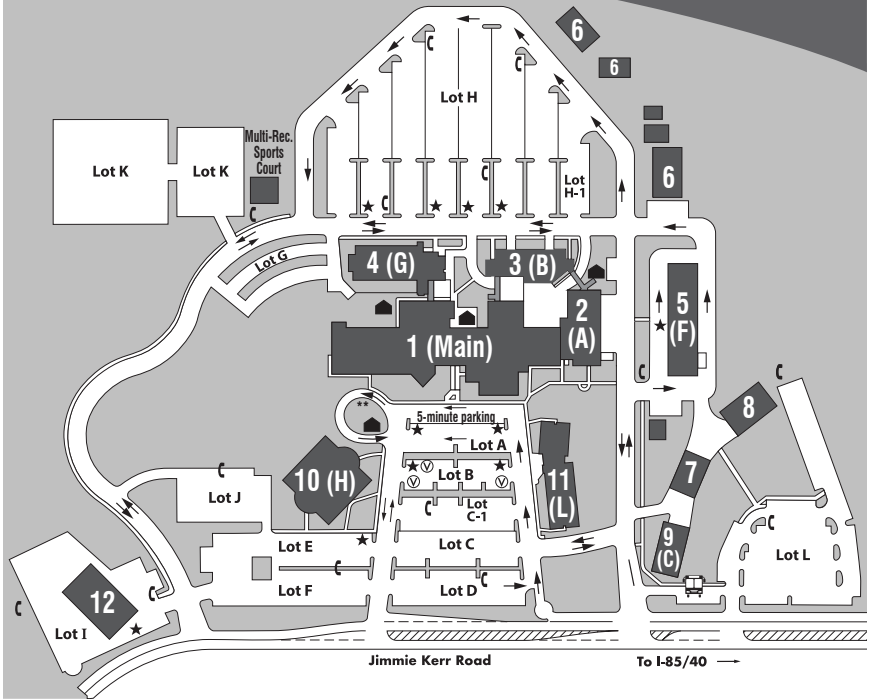

CAMPUS BUILDING/PARKING MAP

Map Key for Buildings/Parking Lots at the Carrington-Scott Campus

- 1** Main Building
- 2** A Building (A)
- 3** B Building (B)
- 4** Wallace W. Gee Building (G)
- 5** Horticulture (F)
- 6** Greenhouses
- 7** Grounds Building (D)
- 8** Maintenance Building (E)
- 9** Animal Care Building (C)
- 10** Powell Building (H)
Allied Health/Biotechnology
- 11** Literacy Building (L)
- 12** Advanced Applied Technology
Center
- ** 15-Minute Zone (Child Care)
- ☑ Smoking Areas (Gazebos)
- ☎ Emergency Phone

- Lot A ♿ Accessible
5-Minute Parking/Drop Off
- Lot B Faculty/Staff/Visitor/Handicap
- Lot C-1 Faculty/Staff
- Lots C, D Students
- Lots E, F Students
- Lot G Faculty/Staff
- Lot H-1 Faculty/Staff
- Lot H Students
- Lots I, J, L Students
- Lot K Gravel Lot—Students
- ★ ♿ Handicap Accessible
- Ⓟ Visitor Parking
- 🚌 Bus Stop (PART & LinkTransit)

Visitors may also park in Student Lots