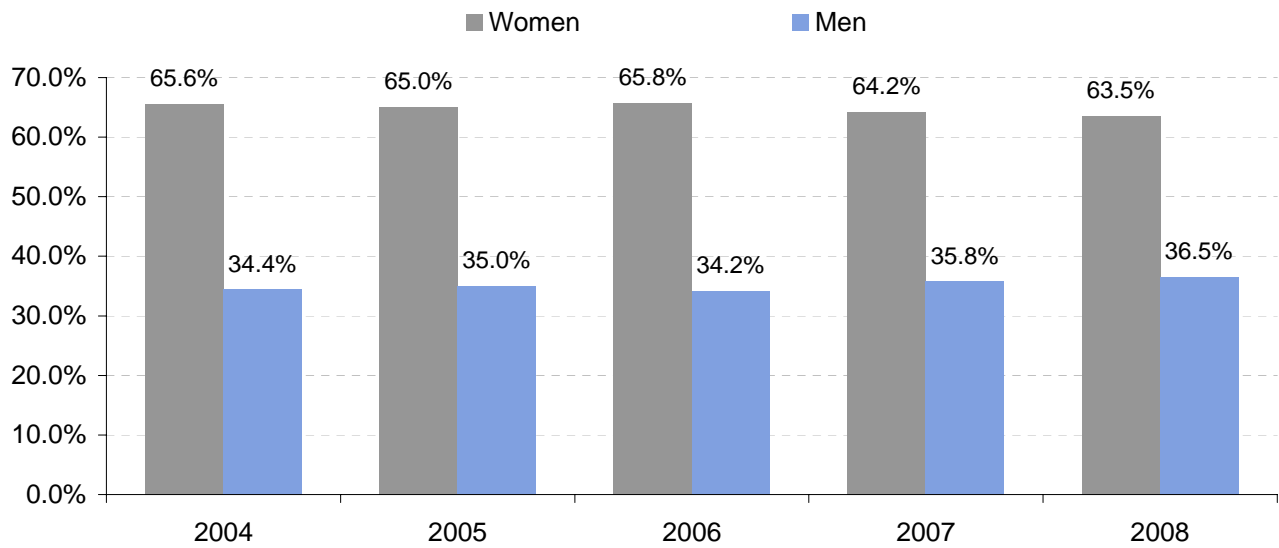

CURRICULUM ENROLLMENT BY GENDER FALL 2004-2008

GENDER	2004	2005	2006	2007	2008	5-Year % change
Women	2935	2894	3002	2854	3010	2.6%
Men	1542	1555	1563	1591	1727	12.0%
Total	4477	4449	4565	4445	4737	5.8%

**Percentage of Students Enrolled by Gender
Fall Terms**

The percentage of male students increased by 2.0% from 2004 to 2008.