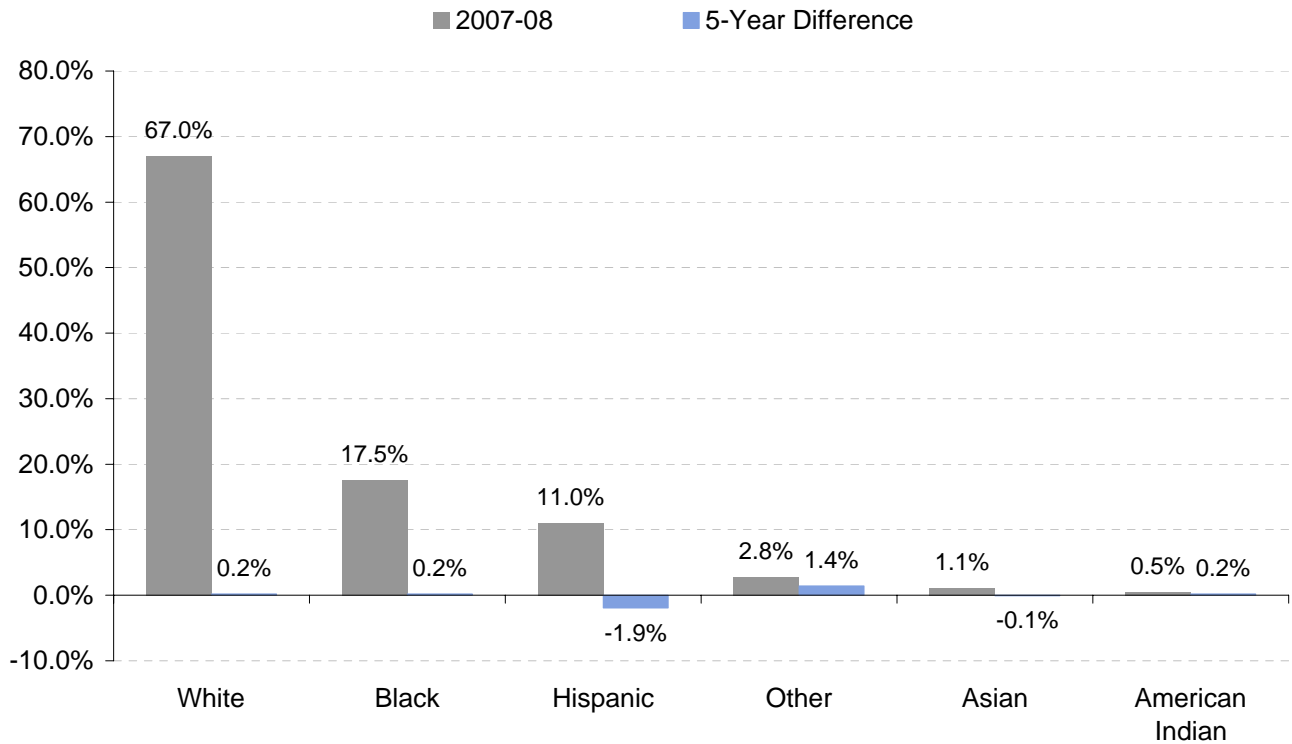

ANNUAL CONTINUING EDUCATION ENROLLMENT BY RACE

RACE	2003-04	2004-05	2005-06	2006-07	2007-08	5-Year % change
White	6537	6405	6795	6647	6738	3.1%
Black	1697	1984	1976	2080	1762	3.8%
Hispanic	1264	1259	1428	1407	1105	-12.6%
Other	136	146	124	130	283	108.1%
Asian	121	113	126	120	114	-5.8%
American Indian	29	41	47	40	49	69.0%
Total	9784	9948	10496	10424	10051	2.7%

Enrolled Continuing Education Students by Race

The proportion of Hispanic students in Continuing Education decreased from 12.9% to 11.0% during the past five years.