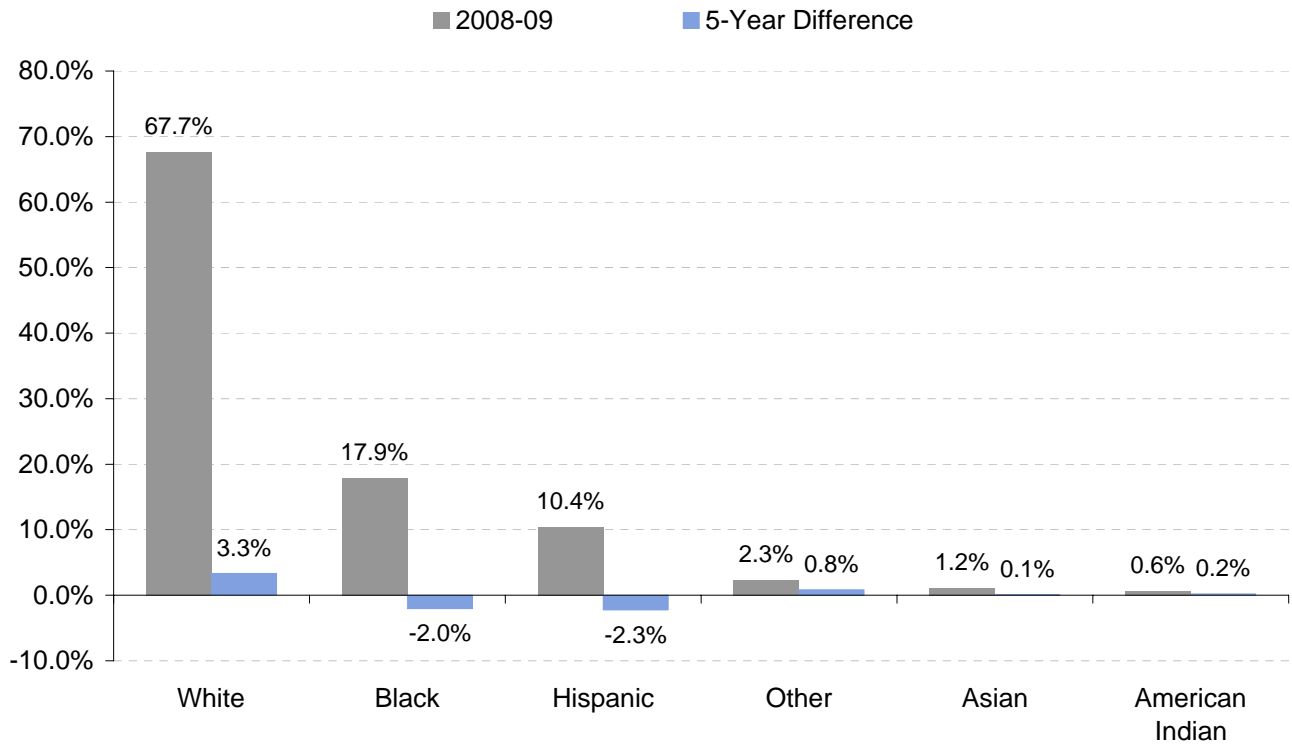

ANNUAL CONTINUING EDUCATION ENROLLMENT BY RACE

RACE	2004-05	2005-06	2006-07	2007-08	2008-09	5-Year % change
White	6405	6795	6647	6738	6856	7.0%
Black	1984	1976	2080	1762	1810	-8.8%
Hispanic	1259	1428	1407	1105	1050	-16.6%
Other	146	124	130	283	229	56.8%
Asian	113	126	120	114	120	6.2%
American Indian	41	47	40	49	59	43.9%
Total	9948	10496	10424	10051	10124	1.8%

Enrolled Continuing Education Students by Race

The proportion of Hispanic students in Continuing Education decreased from 12.7% to 10.4% during the past five years.