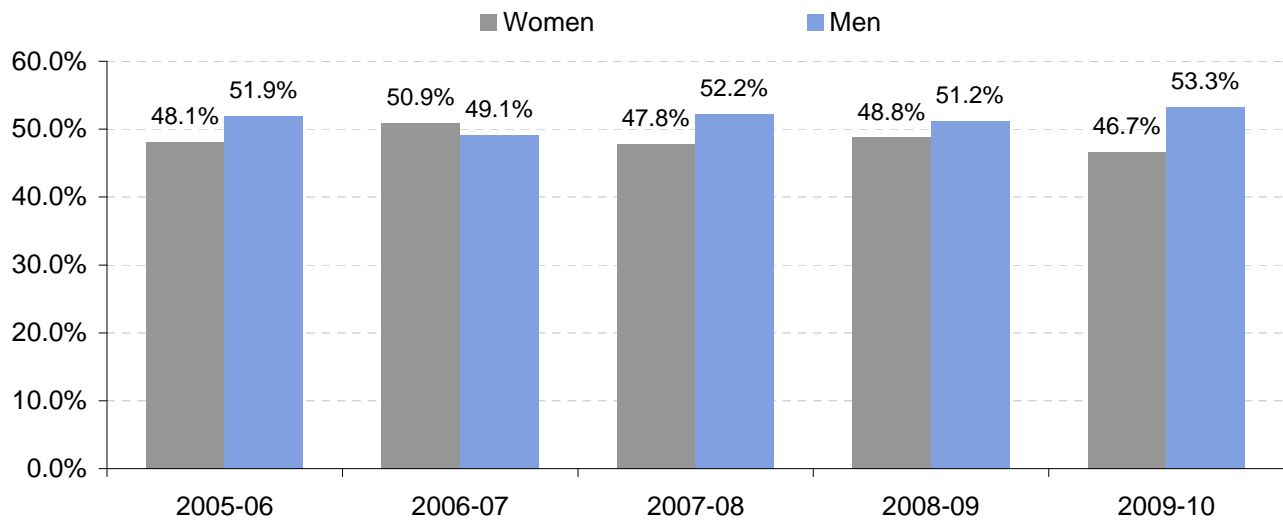

ANNUAL CONTINUING EDUCATION ENROLLMENT BY GENDER

GENDER	2005-06	2006-07	2007-08	2008-09	2009-10	5-Year % change
Women	5051	5305	4805	4940	4332	-14.2%
Men	5445	5119	5246	5184	4948	-9.1%
Total	10496	10424	10051	10124	9280	-11.6%

Percentage of Students Enrolled by Gender

Enrollment of men in Continuing Education continues to outnumber women by 6.6% in 2009-10.