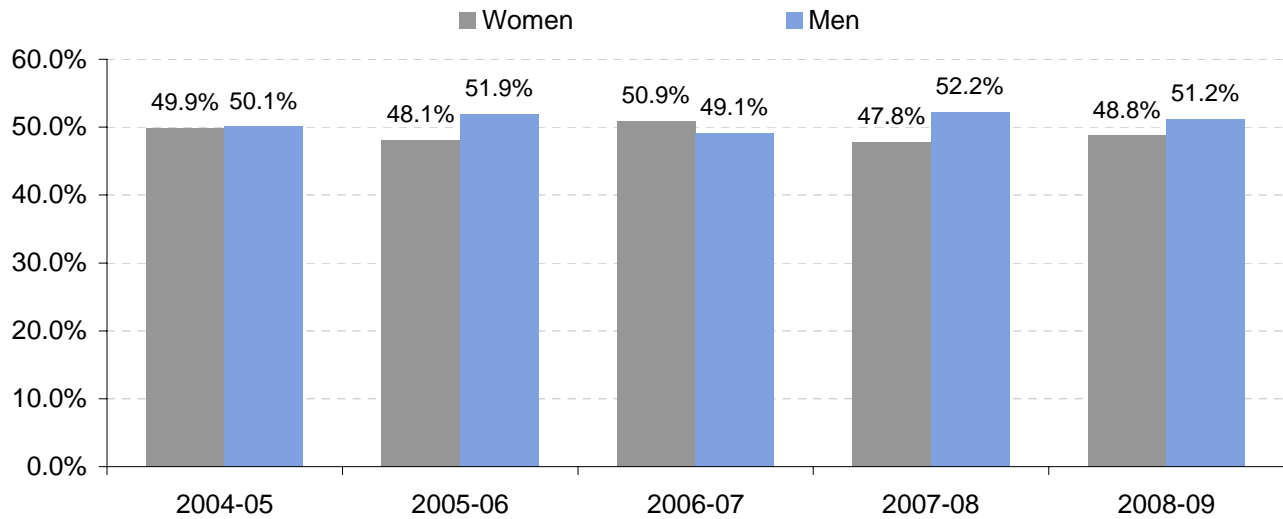

ANNUAL CONTINUING EDUCATION ENROLLMENT BY GENDER

GENDER	2004-05	2005-06	2006-07	2007-08	2008-09	5-Year % change
Women	4962	5051	5305	4805	4940	-0.4%
Men	4986	5445	5119	5246	5184	4.0%
Total	9948	10496	10424	10051	10124	1.8%

Percentage of Students Enrolled by Gender

In 2006-07, more women enrolled in Continuing Education than men for the first time since 1998-99.